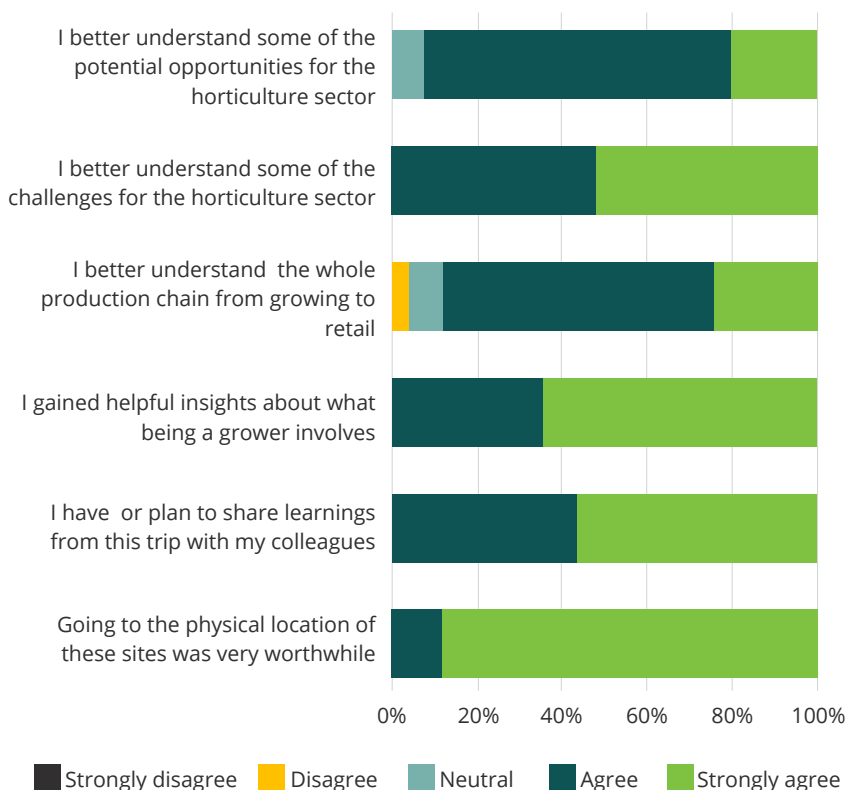

GROWING TOGETHER 2035

Aotearoa Horticulture Action Plan

Horticulture cross-pollination day pilot

An Aotearoa Horticulture Action Plan cross-pollination day was held in February 2024. Thirty-five central and local government officials visited Lewis Farms and Woodhaven Gardens, two major Horowhenua-based, family-run growing businesses. The aim of the day was to allow officials to hear directly from growers about their operating environment, views, concerns and ideas – recognising that it is difficult for officials to travel to the regions to meet with those whom their policies and regulations affect. Officials came from the Ministry for Primary Industries, Ministry for the Environment, Ministry for Business, Innovation and Employment, Environmental Protection Authority, and Horizons Regional Council.

What did the officials say?

How does this piece of work deliver on the Aotearoa Horticulture Action Plan?

The cross-pollination day pilot directly contributes to the action:

- Set up a programme to increase knowledge of the horticulture sector and policy between government officials and the sector.