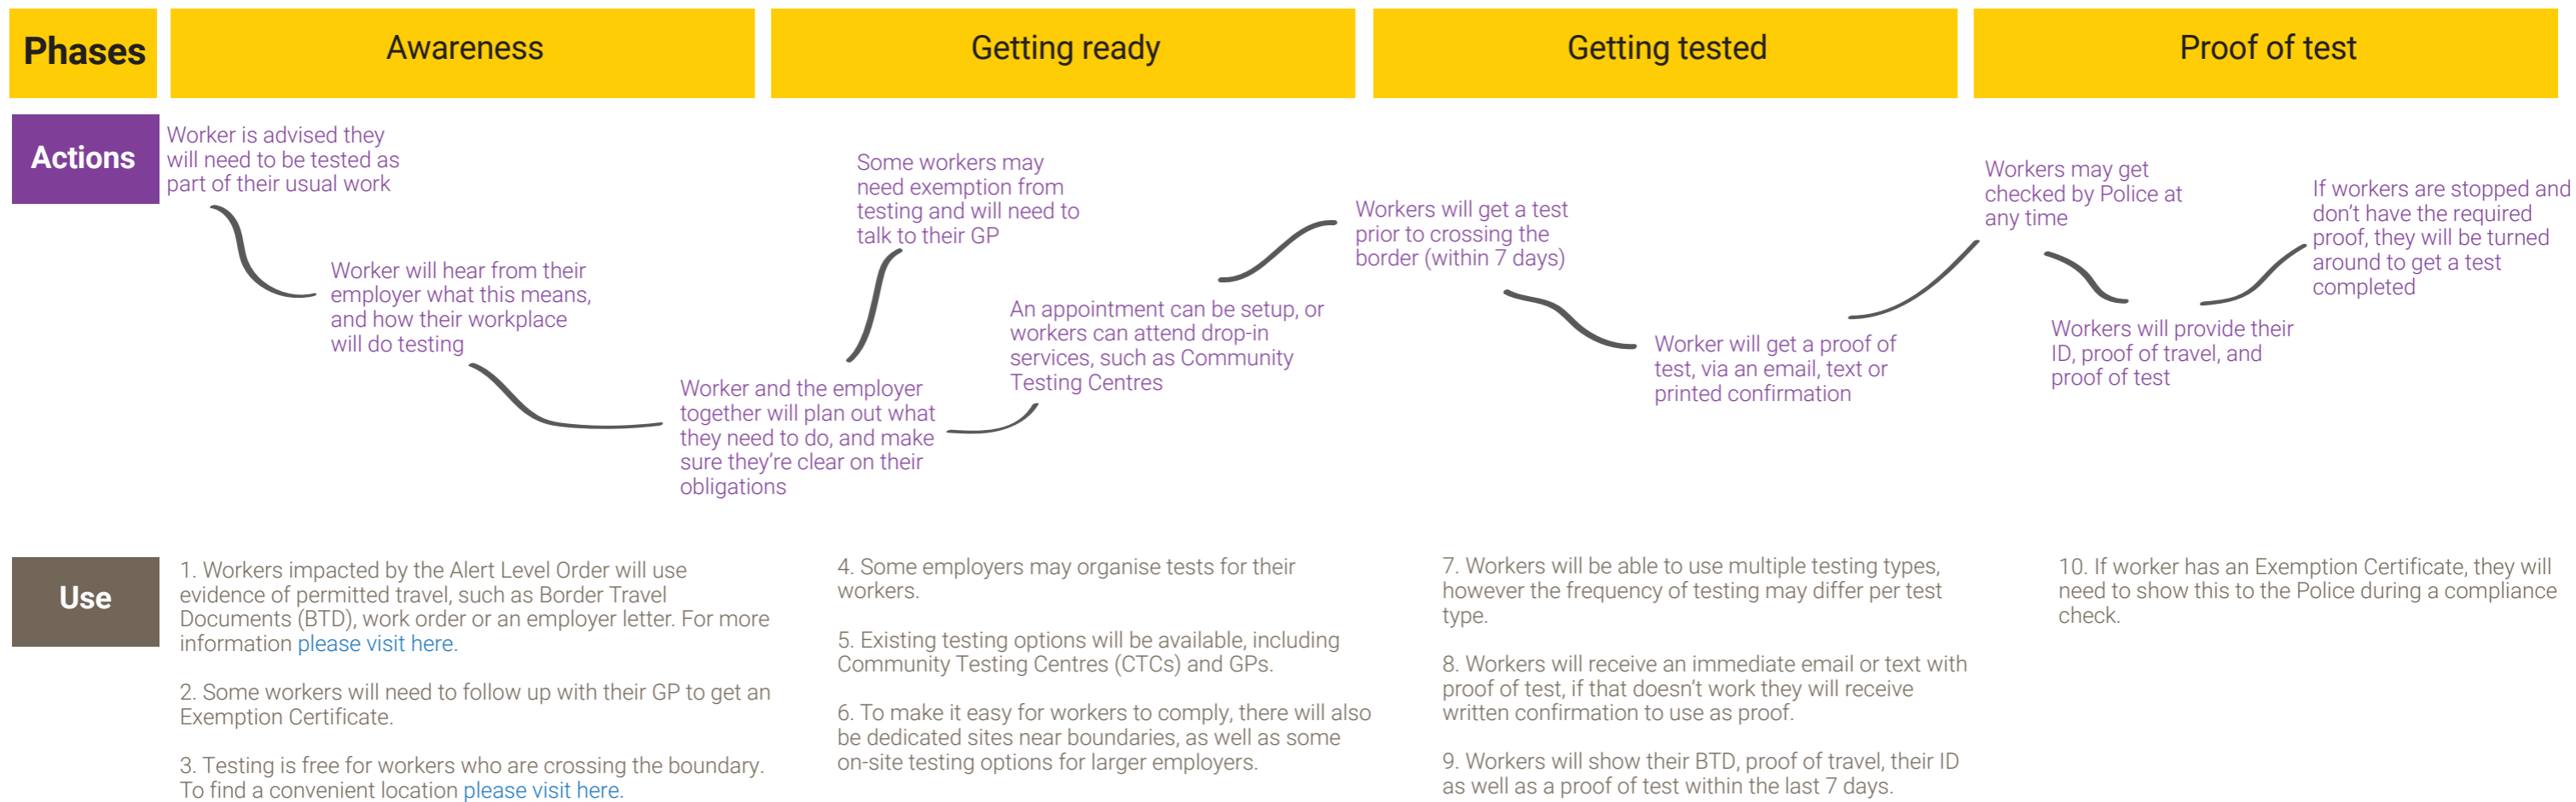

COVID-19

New Zealand Government

Testing permitted workers crossing alert level boundaries

To safeguard areas of New Zealand at lower alert levels, and to ensure COVID-19 is contained - surveillance testing of permitted workers crossing the alert level boundary is going to be implemented immediately.

Checklist

Understand my obligations

Collect business travel documents

Confirm a test is arranged

Complete a test (at least 7 days) before boundary travel

Have proof of ID, proof of test and proof of business travel