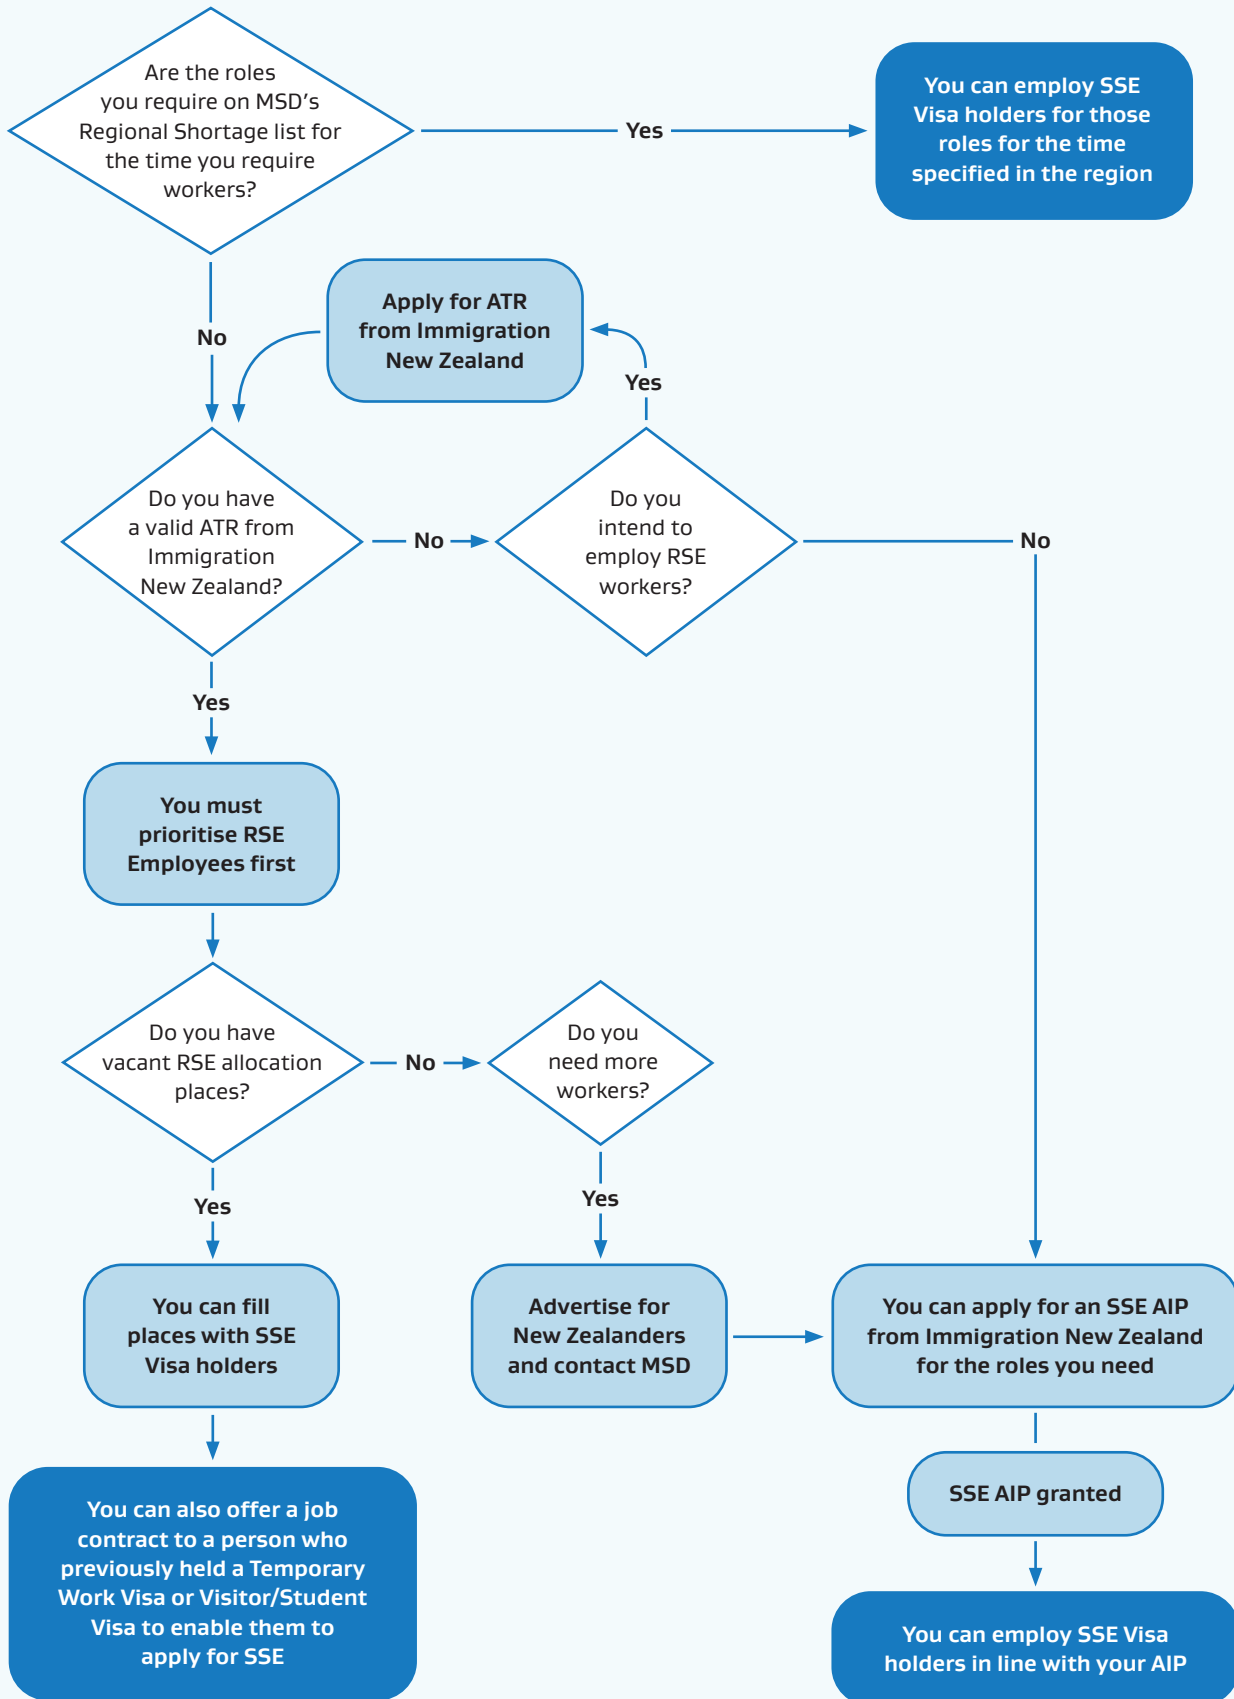

RSE Employer

Visa application process